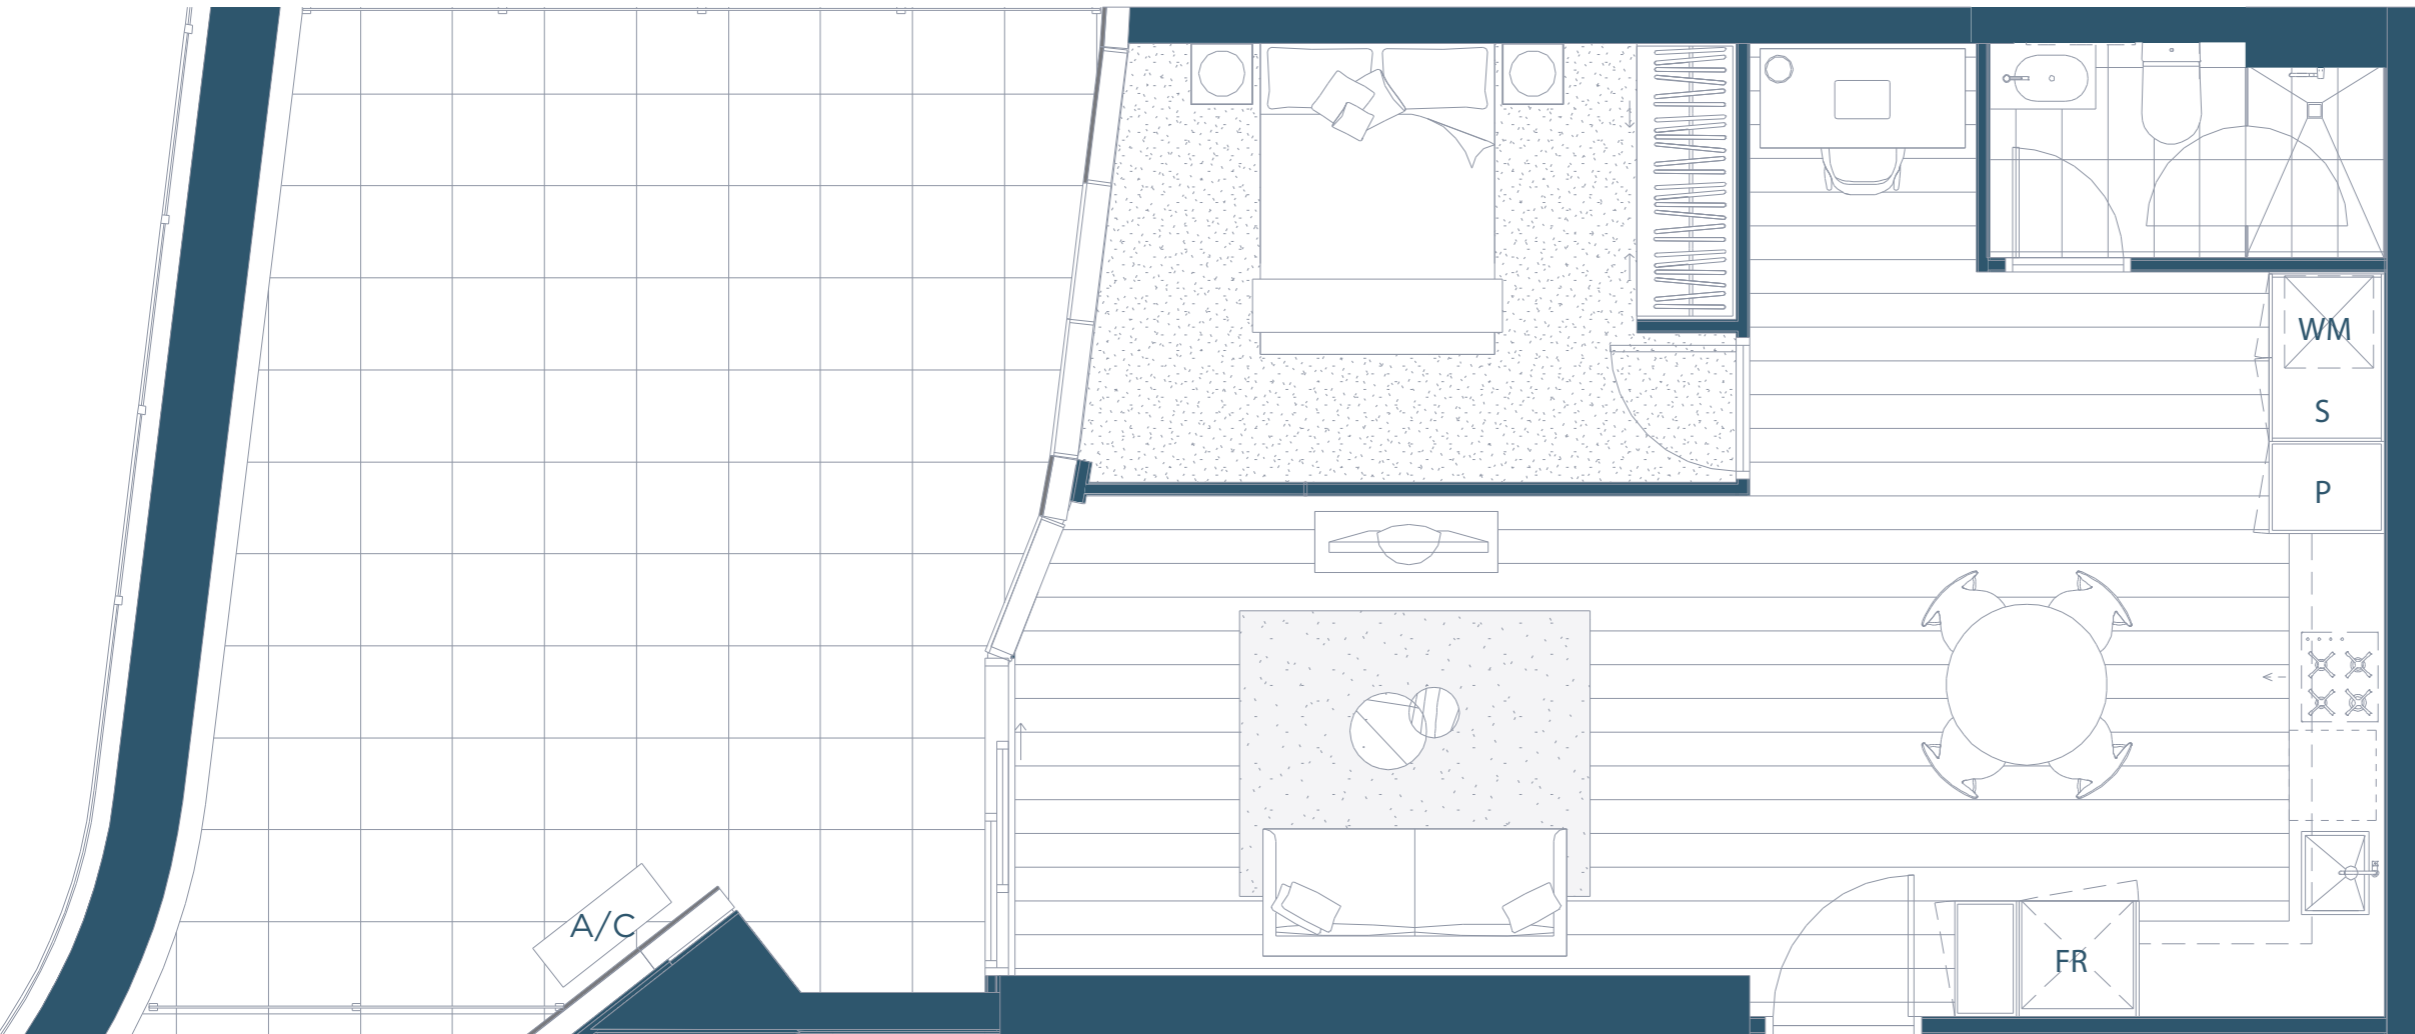

Royal Botanic Gardens

LEVEL 05

TYPE 1D

APARTMENTS 507

1 Bedroom, 1 Bathroom + Study Room
Area: Internal 61m², External 36m², Total 97m²

- P Pantry
- L Laundry
- ST Storage
- FR Fridge
- DW Dishwasher
- O Oven
- AC Air Conditioner Condensing Unit
- S Study Room

OASIS

SCALE: 1:50

OASISRESIDENCES.COM.AU

Port Phillip Bay