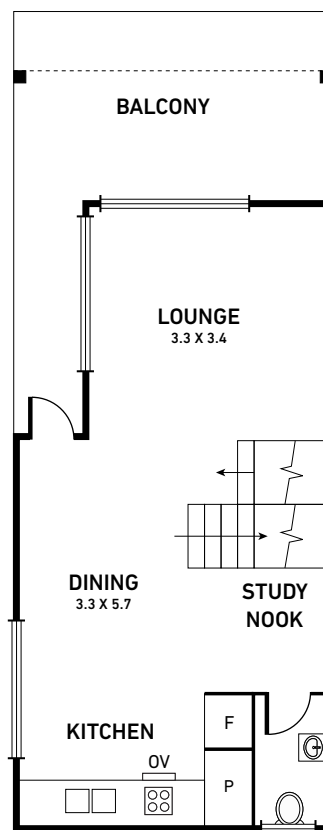

26 Scoresby Road
BAYSWATER

Unit 1

Living Floor Area 94.6 sqm
 +26.1 sqm Balcony
 +28 sqm Garage
 +11.6 sqm P.O.S.

- 2 Bedrooms
- 2 Bathroom
- 1 Study
- 1 Powder Room
- Single Garage

Disclaimer: Every precaution has been taken to verify the accuracy of the above details.
 However, prospective purchasers are advised to make their own enquiries.
 We do not accept responsibility for any errors or omissions.