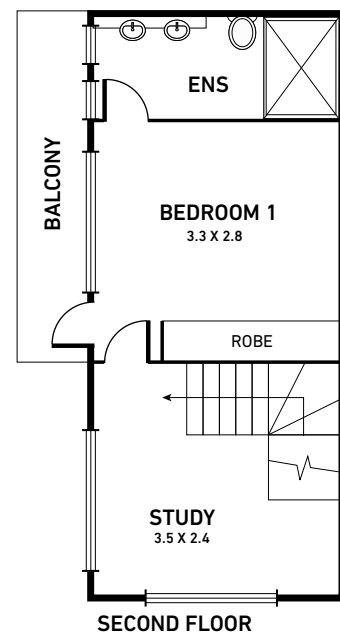

26 Scoresby Road
BAYSWATER

Unit 1

Living Floor Area 94.6 sqm
 +26.1 sqm Balcony
 +28 sqm Garage
 +11.6 sqm P.O.S.

- 2 Bedrooms
- 2 Bathroom
- 1 Study
- 1 Powder Room
- Single Garage

Disclaimer: Every precaution has been taken to verify the accuracy of the above details.
 However, prospective purchasers are advised to make their own enquiries.
 We do not accept responsibility for any errors or omissions.