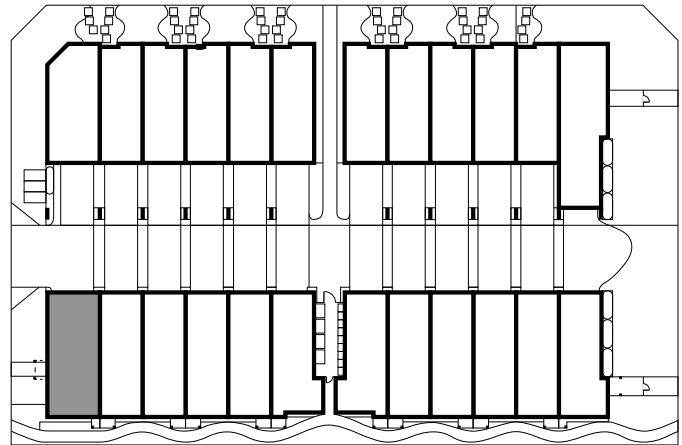

26 Scoresby Road
BAYSWATER

Unit 1

Living Floor Area 94.6 sqm
 +26.1 sqm Balcony
 +28 sqm Garage
 +11.6 sqm P.O.S.

- 2 Bedrooms
- 2 Bathroom
- 1 Study
- 1 Powder Room
- Single Garage

Disclaimer: Every precaution has been taken to verify the accuracy of the above details.
 However, prospective purchasers are advised to make their own enquiries.
 We do not accept responsibility for any errors or omissions.