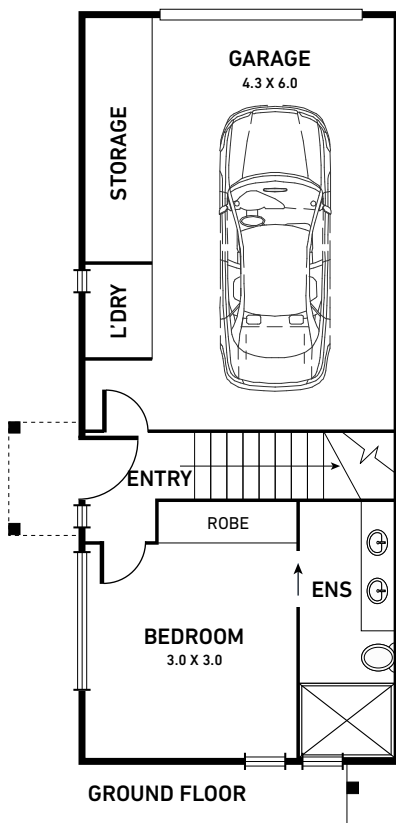

26 Scoresby Road
BAYSWATER

Unit 1

Living Floor Area 94.6 sqm
 +26.1 sqm Balcony
 +28 sqm Garage
 +11.6 sqm P.O.S.

- 2 Bedrooms
- 2 Bathroom
- 1 Study
- 1 Powder Room
- Single Garage

Disclaimer: Every precaution has been taken to verify the accuracy of the above details.
 However, prospective purchasers are advised to make their own enquiries.
 We do not accept responsibility for any errors or omissions.