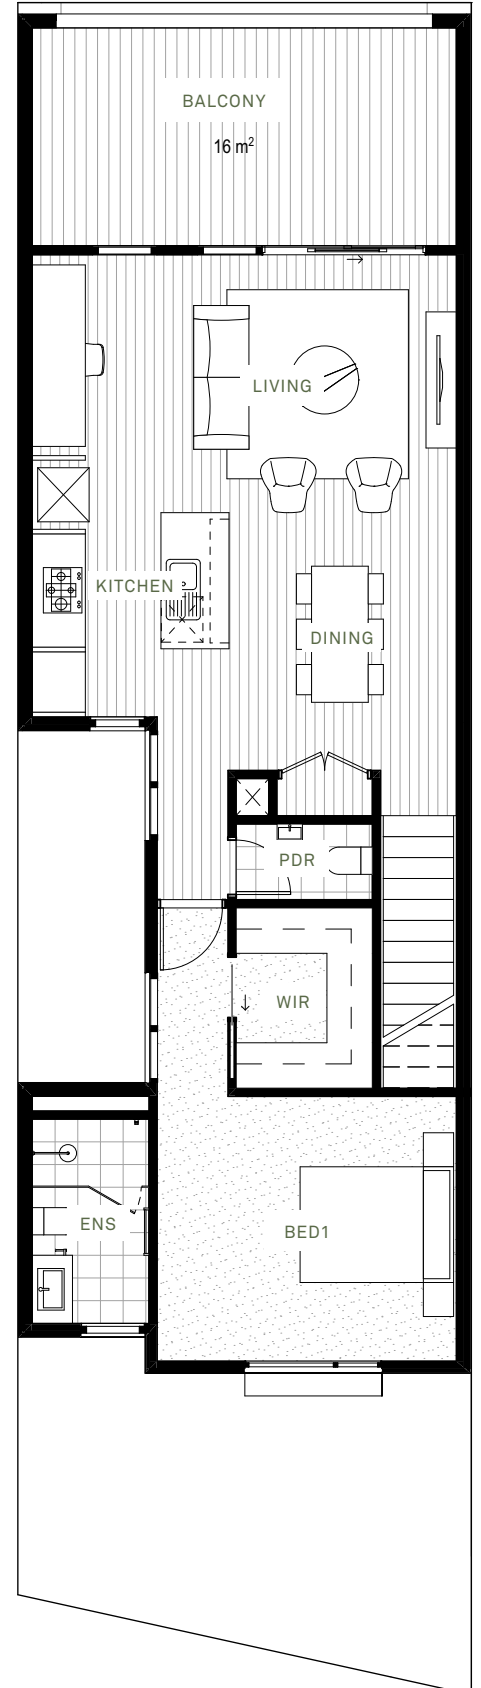

SARATOGA

TOWNHOUSES

Charli 3 Lot 5

3  2.5  2 

Lot area 138 m²
Home size 195.74 m²

Charli 3 Lot 5

2 2.5 1

Ground floor	52.81 m ²
First floor	80.89 m ²
Garage	42.61 m ²
Porch	1.50 m ²
Balcony	17.93 m ²

Lot area 138 m²
Home size 195.74 m²

Scale (meters)

While best endeavours have been used to provide information in this publication that is true and accurate, Wolfdene and related entities accept no responsibility and disclaim all liability in respect to any errors or inaccuracies it may contain. Prospective purchasers should make their own inquiries to verify the information contained herein. All copy, illustrations and images are depictions for presentation purposes only.