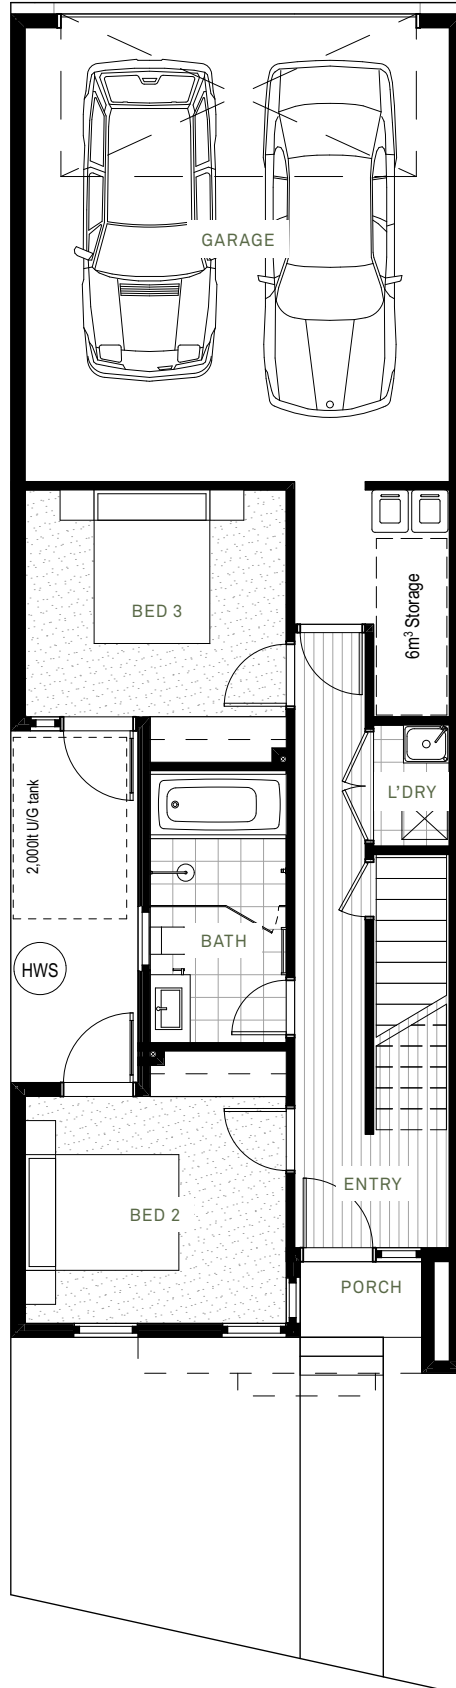

SARATOGA

TOWNHOUSES

Charli 3 Lot 5

3  2.5  2 

Lot area 138 m²
Home size 195.74 m²

Charli 3 Lot 5

2 2.5 1

Ground floor	52.81 m ²
First floor	80.89 m ²
Garage	42.61 m ²
Porch	1.50 m ²
Balcony	17.93 m ²

Lot area 138 m²
Home size 195.74 m²

Scale (meters)

While best endeavours have been used to provide information in this publication that is true and accurate, Wolfdene and related entities accept no responsibility and disclaim all liability in respect to any errors or inaccuracies it may contain. Prospective purchasers should make their own inquiries to verify the information contained herein. All copy, illustrations and images are depictions for presentation purposes only.