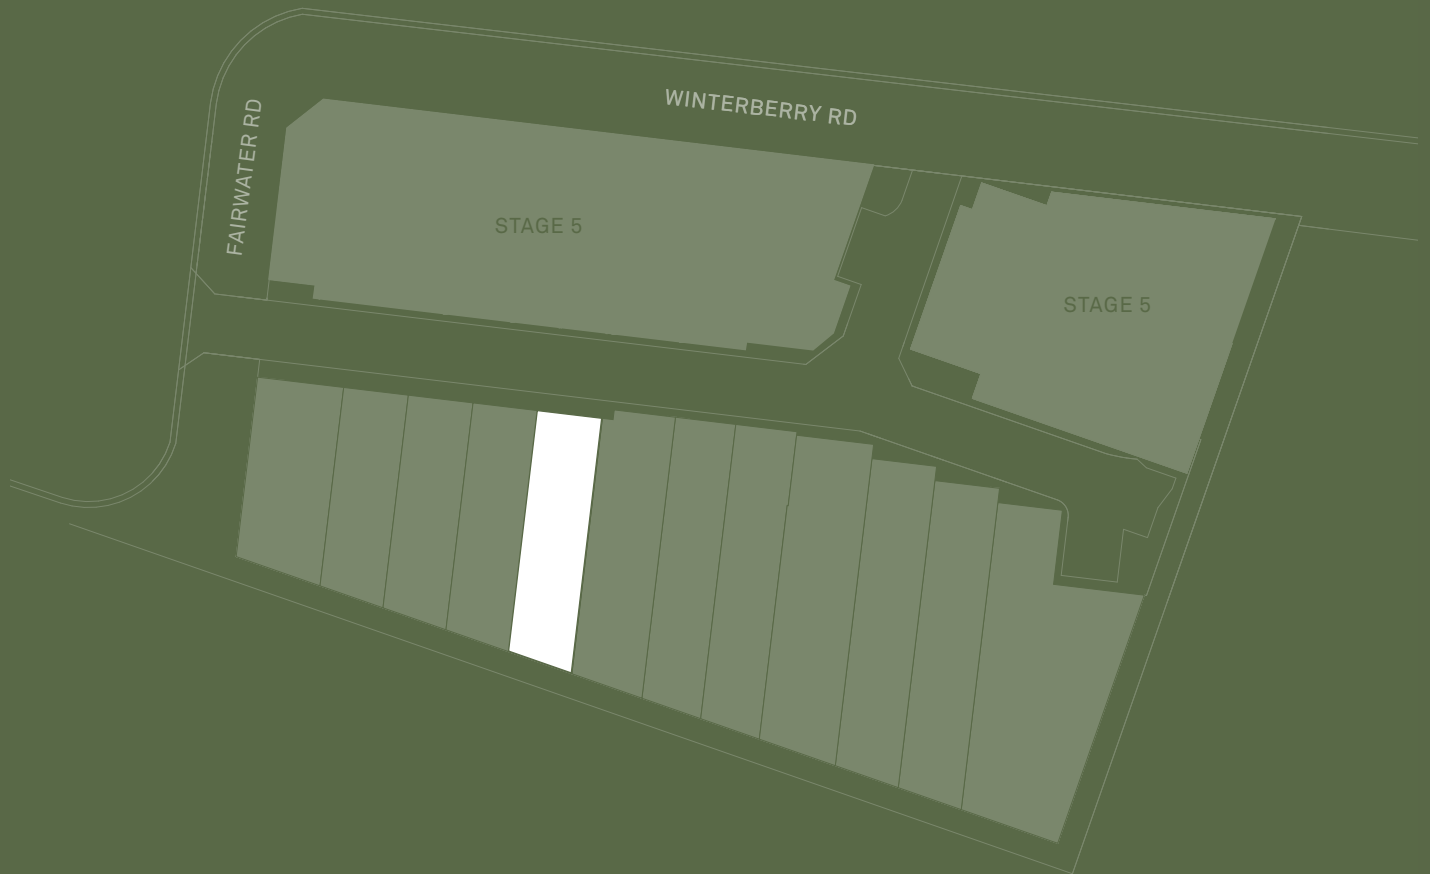

SARATOGA

TOWNHOUSES

Charli 3 Lot 5

3  2.5  2 

Lot area 138 m²
Home size 195.74 m²

Charli 3 Lot 5

2 2.5 1

Ground floor	52.81 m ²
First floor	80.89 m ²
Garage	42.61 m ²
Porch	1.50 m ²
Balcony	17.93 m ²

Lot area 138 m²
Home size 195.74 m²

Scale (meters)

While best endeavours have been used to provide information in this publication that is true and accurate, Wolfdene and related entities accept no responsibility and disclaim all liability in respect to any errors or inaccuracies it may contain. Prospective purchasers should make their own inquiries to verify the information contained herein. All copy, illustrations and images are depictions for presentation purposes only.