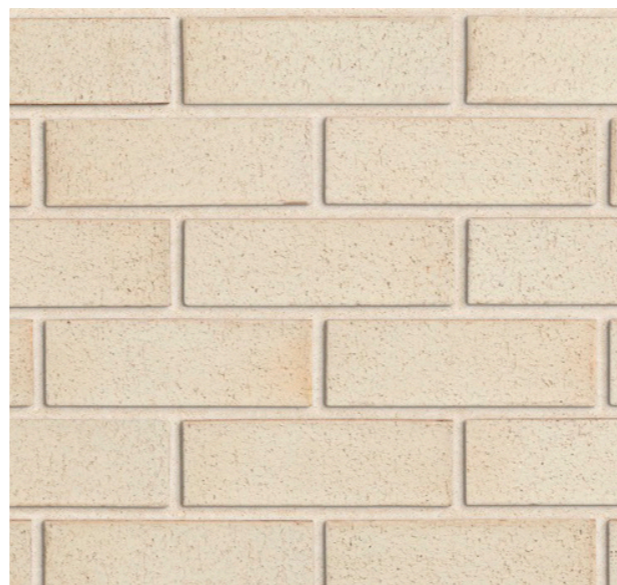

TREETOPS

AT KENMORE

EXTERNAL COLOURS AND FINISHES INDICATIVE ONLY

FACIA & GUTTERS

METAL ROOF SHEETING

BRICK

COLOUR PALETTE

VERTICAL CLADDING