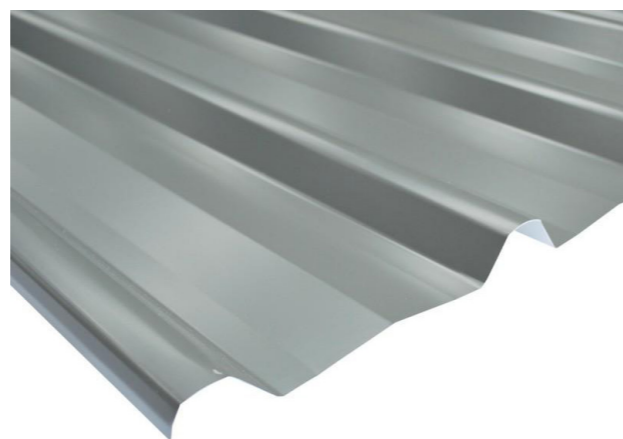

TREETOPS

AT KENMORE

EXTERNAL COLOURS AND FINISHES INDICATIVE ONLY

FACIA & GUTTERS

METAL ROOF SHEETING

BRICK

COLOUR PALETTE

VERTICAL CLADDING